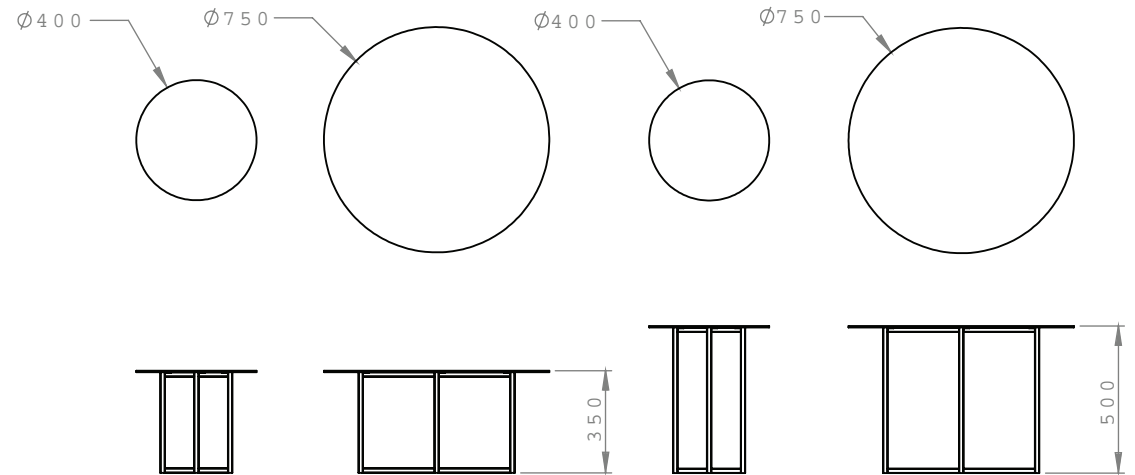

Alison Table

Material

Frame

Stainless Steel Powder Coated

Top

Brass (raw) / Stainless steel (raw)
Aged bronze / Black (powdercoat)

Feet

To match top

Dimensions

Care instruction

Wipe down with a damp cloth. Don't not use abrasives and avoid chemicals. Warm mild soapy water can be used on stubborn dirt. Dry surface after cleaning with a clean cloth.

Raw materials

This product is made from raw material and is prone to aging

Outdoor use

This product can be used out doors. The brass and aged bronze finish will patina quickly when used outside.