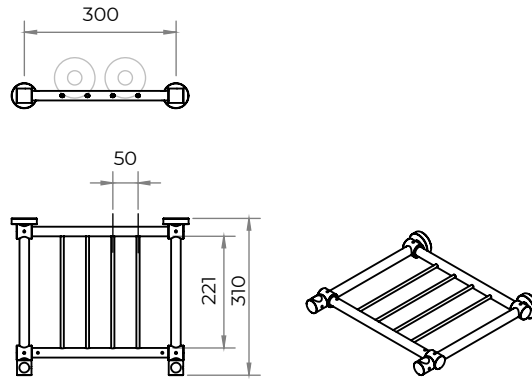

DIMENSIONS

MADDOX RACK 300

Holds x2 Standard bottles

Holds x1 Magnum bottle

MADDOX RACK 600

Holds x5 Standard bottles

Holds x3 Magnum bottles

MADDOX RACK 600