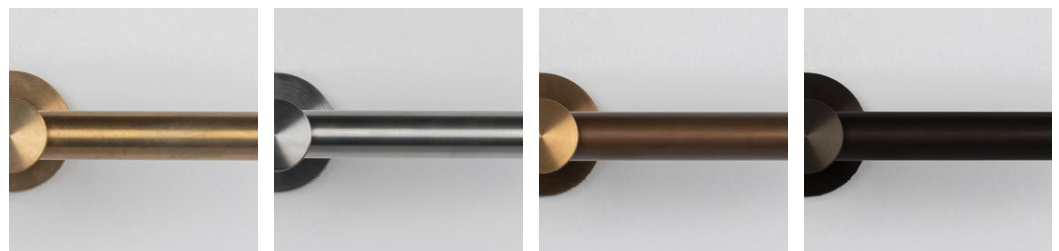

S VAGE DESIGN

MADDOX RACK PRODUCT PROFILE

ENGINEERED BEAUTY
SINCE 1910 / SYD - AUS

MADDOX RACK PRODUCT PROFILE

The Maddox rack adds a level of detail and luxury to your shelving system. Precisely machined rods are spaced perfectly to house bottles of wine or alternately hang pots and pans from your ceiling.

For cellars the Maddox rack can be interspersed with shelving to hold wine bottle horizontally and standing. Wine bottle on the rack lay down keeping the cork wet and prolonging the age of the wine. The presented neck of the bottle is facing out making it easy to access when you need that glass of wine in a hurry. The rack is suitable for nearly all wine bottles including magnums.

DIMENSIONS

MADDOX RACK 300

Holds x2 Standard bottles

Holds x1 Magnum bottle

MADDOX RACK 600

Holds x5 Standard bottles

Holds x3 Magnum bottles

MADDOX RACK 600

Holds x8 Standard bottles

Holds x5 Magnum bottles

MATERIALS & FINISHES

Choose from our four signature finishes*

Brass

Stainless Steel

Aged Bronze

Blackened Brass