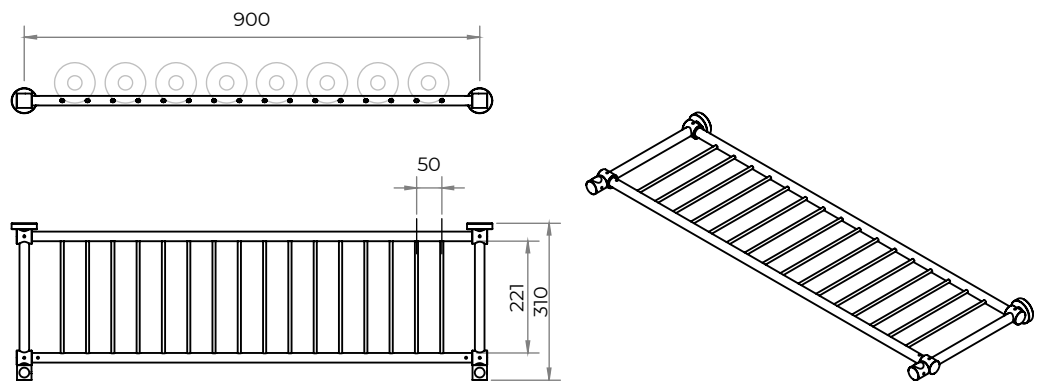

MADDOX RACK 600

Holds x8 Standard bottles

Holds x5 Magnum bottles

MATERIALS & FINISHES

Choose from our four signature finishes*