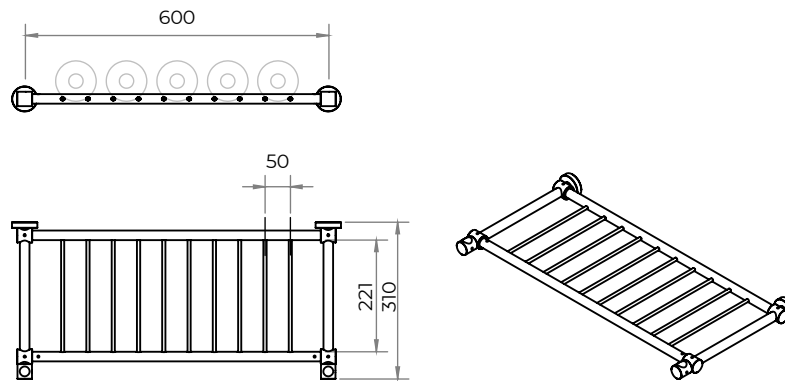

DIMENSIONS

MADDOX RACK 300

Holds x2 Standard bottles

Holds x1 Magnum bottle

MADDOX RACK 600

Holds x5 Standard bottles

Holds x3 Magnum bottles

MADDOX RACK 600