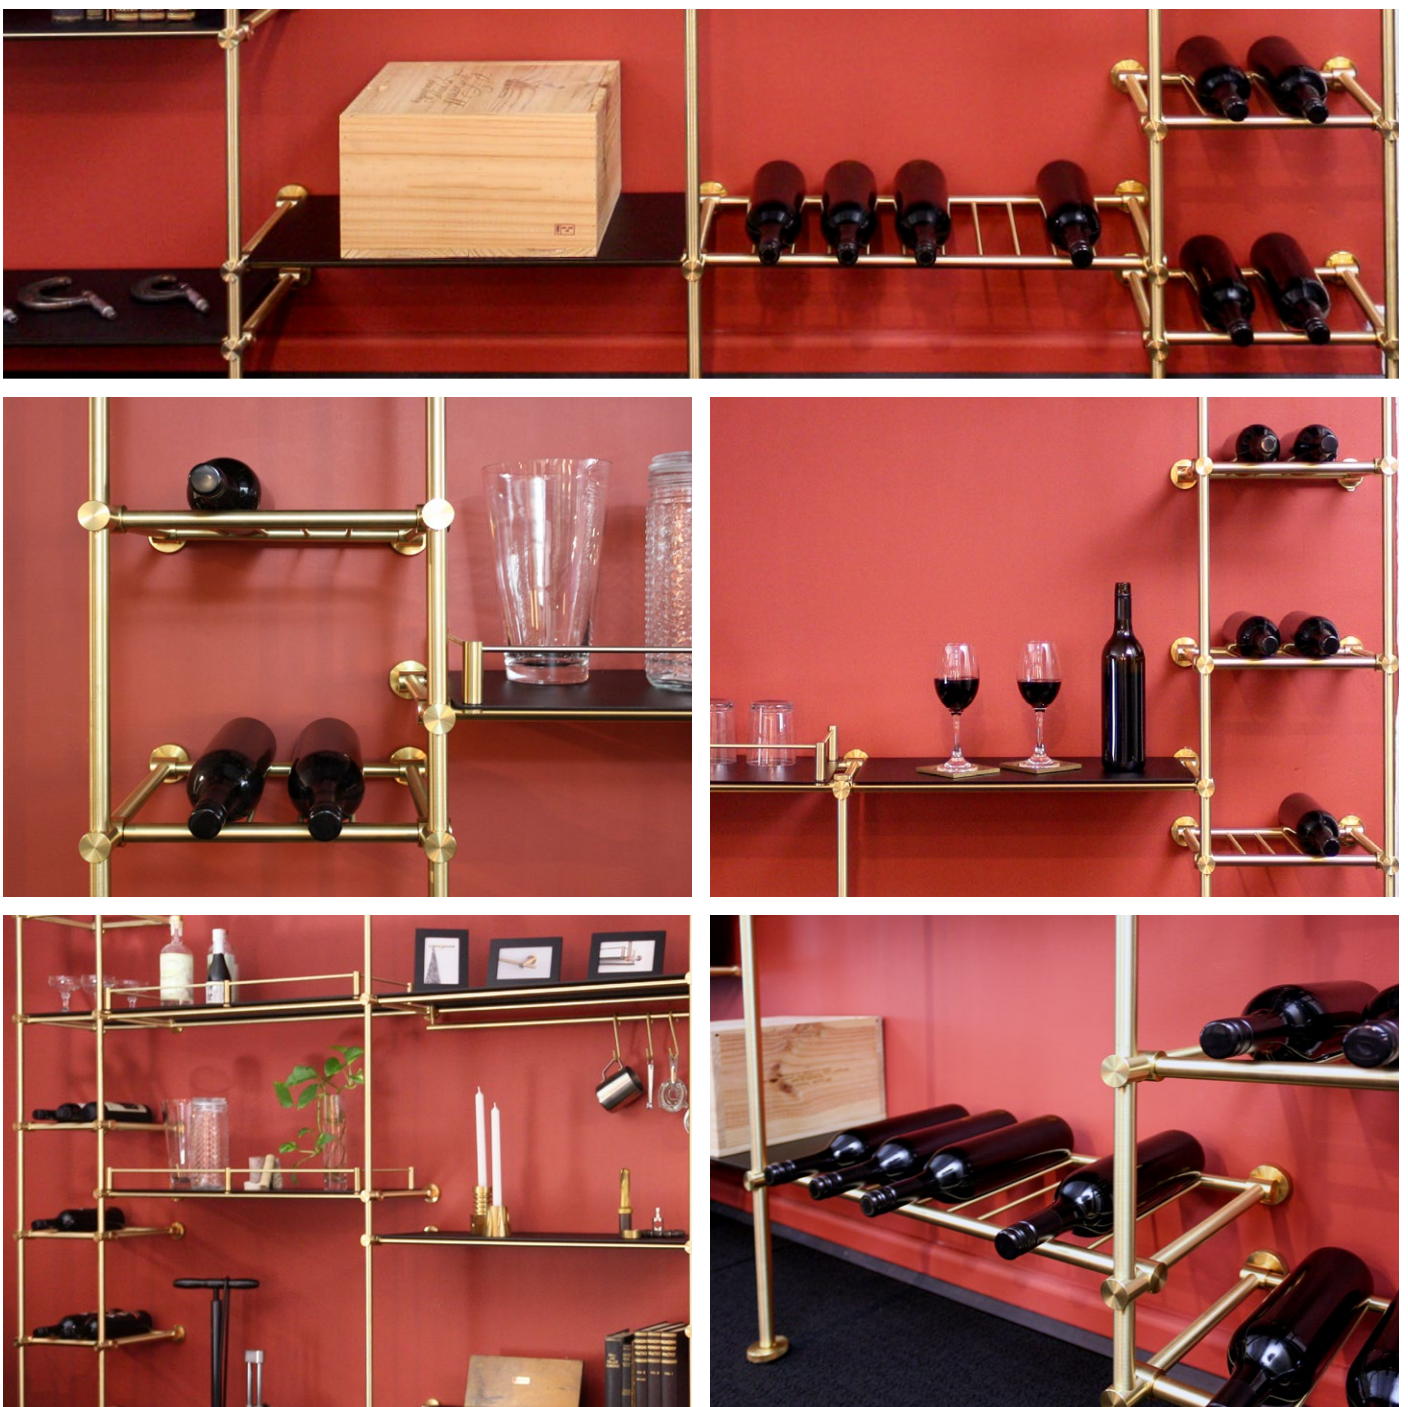

S VAGE DESIGN

MADDOX RACK PRODUCT PROFILE

ENGINEERED BEAUTY
SINCE 1910 / SYD - AUS

MADDOX RACK PRODUCT PROFILE

The Maddox rack adds a level of detail and luxury to your shelving system. Precisely machined rods are spaced perfectly to house bottles of wine or alternately hang pots and pans from your ceiling.

For cellars the Maddox rack can be interspersed with shelving to hold wine bottle horizontally and standing. Wine bottle on the rack lay down keeping the cork wet and prolonging the age of the wine. The presented neck of the bottle is facing out making it easy to access when you need that glass of wine in a hurry. The rack is suitable for nearly all wine bottles including magnums.

For overhead shelves the Maddox rack can be cleverly used to add storage through hanging. Coupled with our S hooks, you can hang pots and pans over a kitchen island while still being able to use the top surface of the rack.

DIMENSIONS

MADDOX RACK 300

Holds x2 Standard bottles

Holds x1 Magnum bottle

MADDOX RACK 600

Holds x5 Standard bottles

Holds x3 Magnum bottles

MADDOX RACK 600